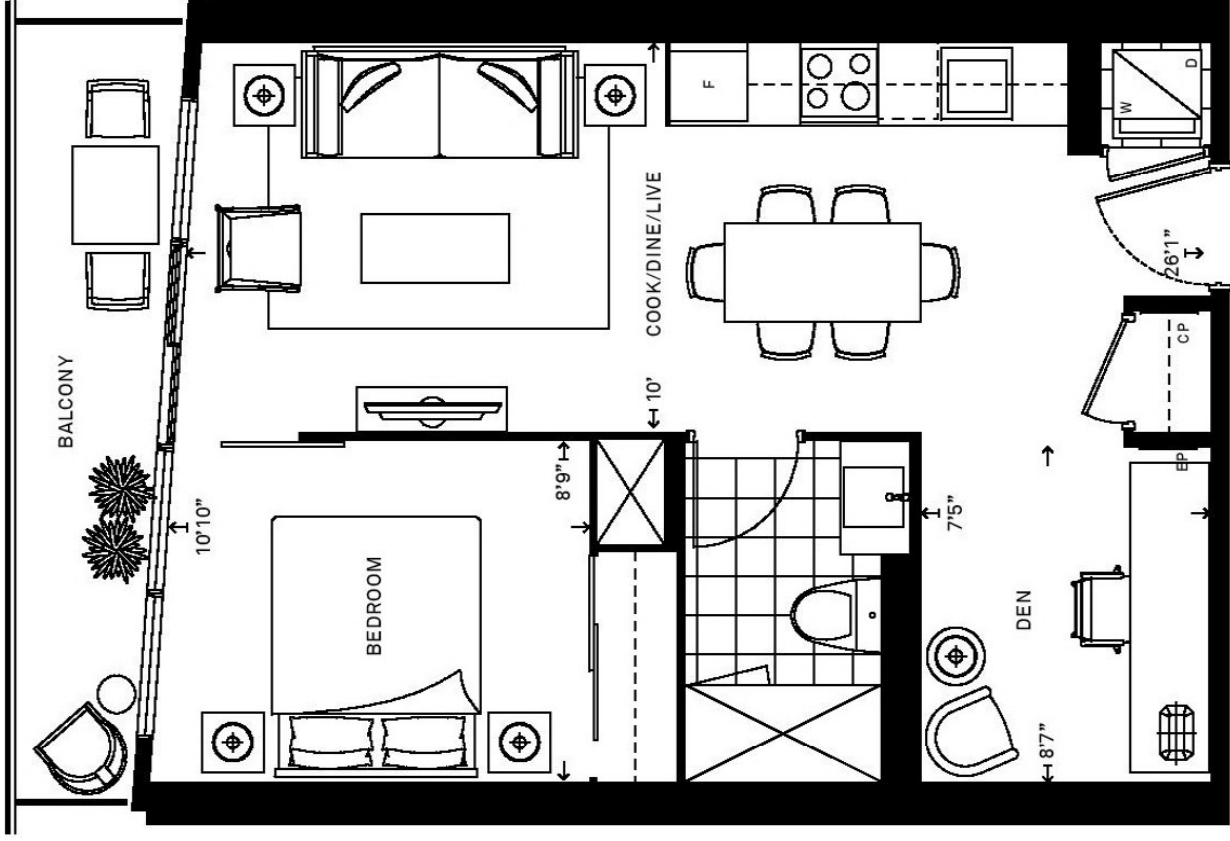

SUITE 1E + D

ONE BEDROOM + DEN

All dimensions are approximate and subject to normal construction variances. Dimensions may exceed the useable floor area. Size and specifications subject to change without notice. Furniture is displayed for illustration purposes only and does not necessarily reflect the electrical plan for the suite. Suites are sold unfurnished. E.&O.E. May 2014.

Floors 7-9, 13-15, 19-21, 25-27, 31-33